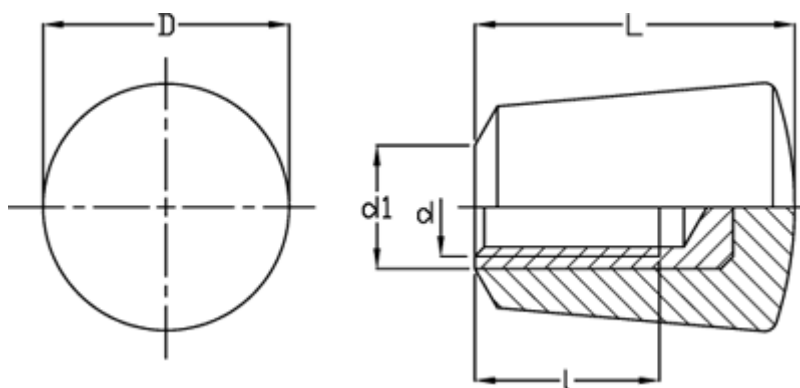

Data Sheet

Article number: 2304024001

Description: E+G Handle
I.307/30 B-M10

Measures

D	= 25
d1	= 13
d 6H	= M10
l	= 17
L	= 32